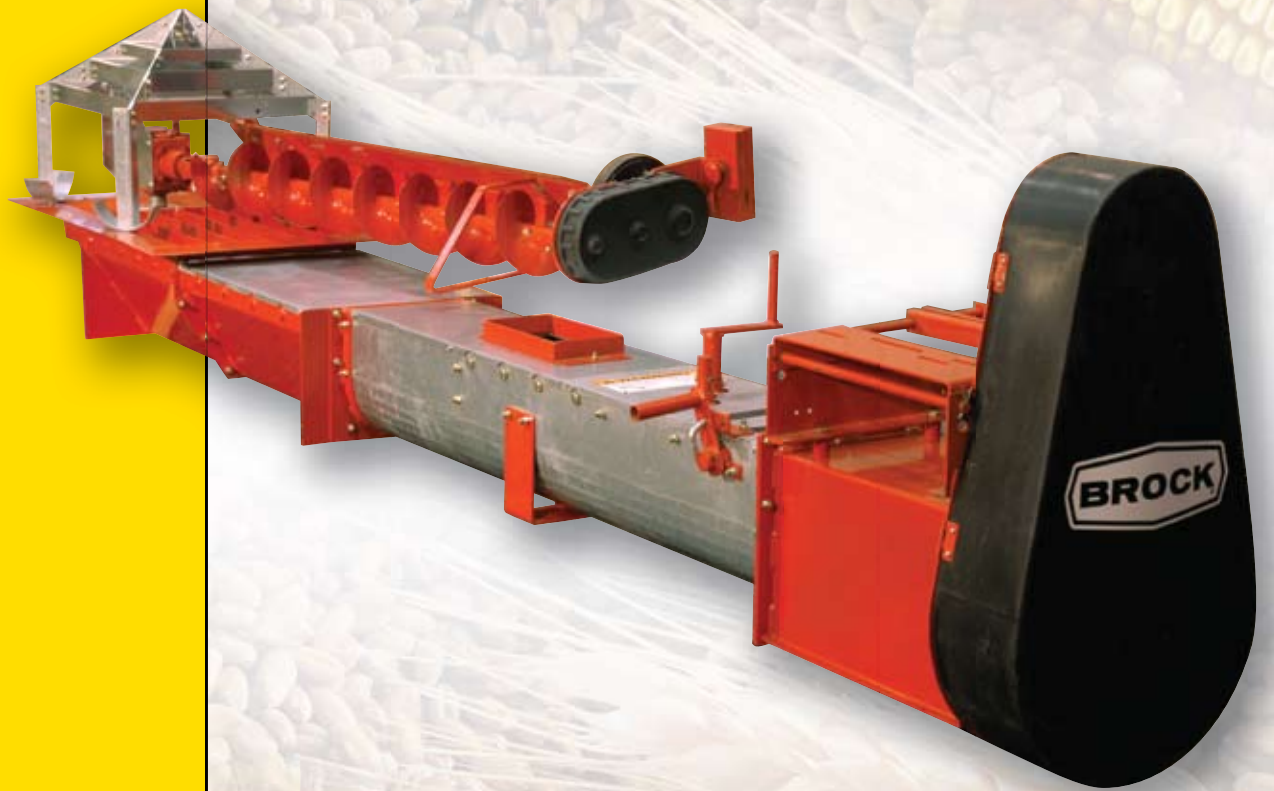

U-TROUGH BIN UNLOADING SYSTEM

HARVEST-TIME® U-TROUGH UNLOADING SYSTEM

Offers 40% More Unloading Capacity Than 10-Inch Auger Tube Systems

Brock's HARVEST-TIME® 10-Inch (254-mm) U-Trough Auger and Power Sweep Unloading System with a capacity of up to 7,800 bushels (198 metric tons) of corn per hour offers you up to 40% more grain moving capacity than 10-inch (254-mm) diameter tube systems. It's a heavy-duty system you can grow with, plus get the same great advantages offered by Brock's HARVEST-TIME Tube Auger Unloading System:

- Smooth-working unloader and sweep combination that can be operated from outside the bin, or ...
- An unloader that can be used with a center pivot to connect to an existing portable sweep.

Cross Section View Of HARVEST-TIME® 10-Inch (254-mm) U-Trough System

1/4-Inch (6-mm) Thick Auger Flight Is Easily Removed And Reinstalled From Outside The Bin

Available For 36-Through 60-Foot (11 to 18.3 m) Diameter Bins

Available With Horizontal Power Heads Only

Rack & Pinion Controls For Sweep And Discharge Wells Are Conveniently Located Together Outside Of The Bin

Extra Large Center Well Easily Adjusts To Control Output

Optional HARVEST-TIME® Power Sweep Can Be Added At A Later Time If Desired

Intermediate Well

Painted Hoppers And Power Heads

10-Gauge Galvanized Steel U-Trough Sections